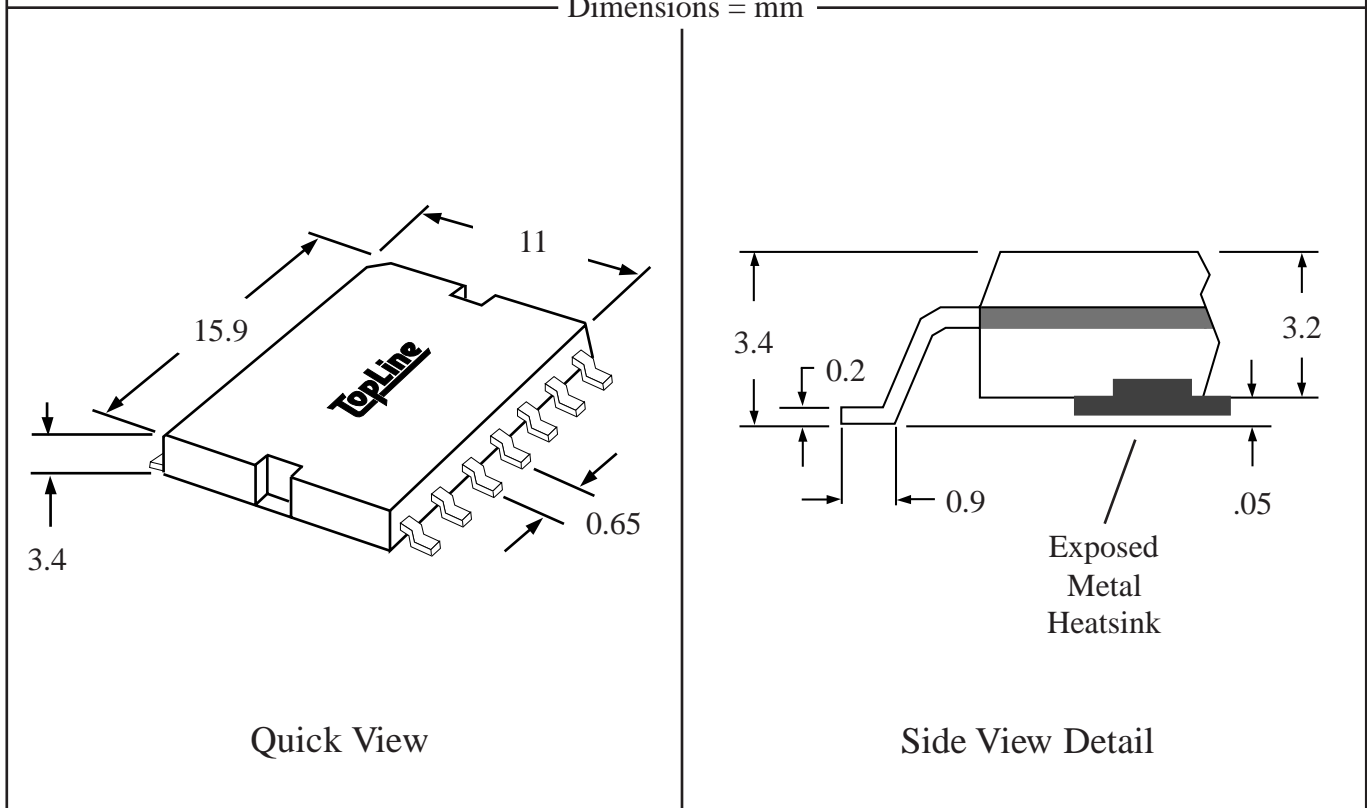

Part # **HSOP36**
 Leads **36** Pitch **0.65mm**
 Body Size **11x15.9mm**

TopLineTM
 Tel1-714-898-3830
 info@topline.tv

Top View

PC Board

Dimensions = mm

Quick View

Side View Detail