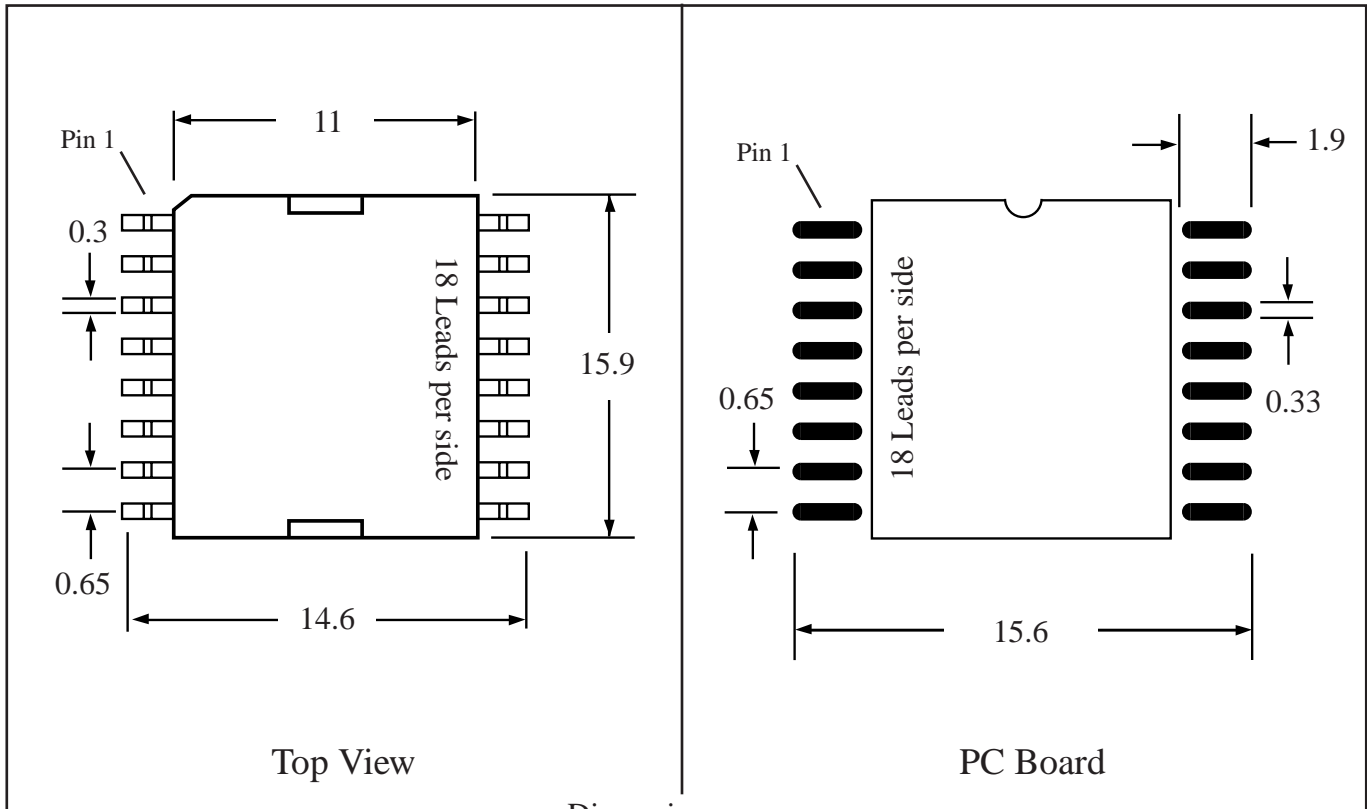

Part # **HSOP36**
 Leads **36** Pitch **0.65mm**
 Body Size **11x15.9mm**

TopLineTM
 Tel1-714-898-3830
 info@topline.tv

Top View

PC Board

Dimensions = mm

Quick View

Side View Detail