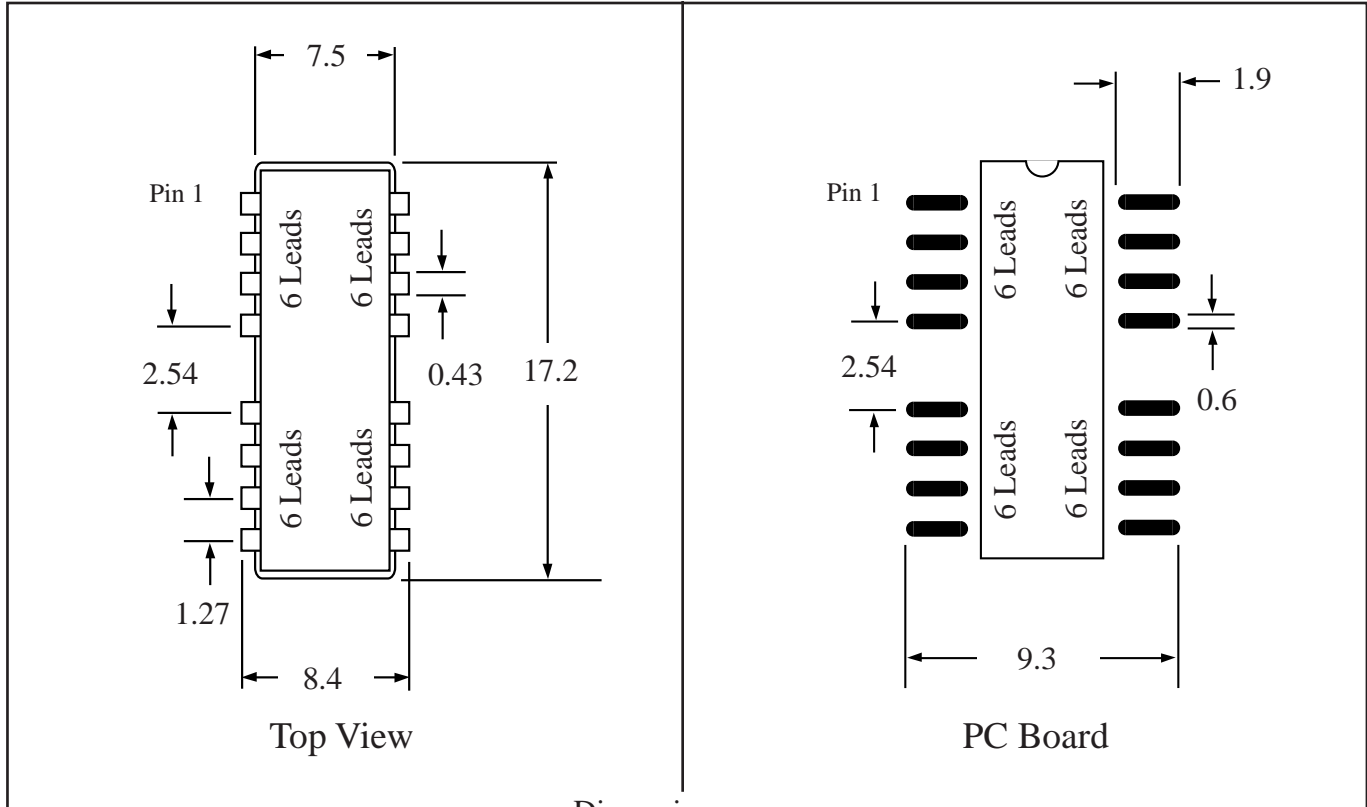

Part # **SOLJ24/26**
 Leads **20/26** Pitch **1.27mm (.05")**
 Body Size **300mil (7.5mm)**

TopLine™
 Tel 1-714-898-3830
 info@topline.tv

Dimensions = mm